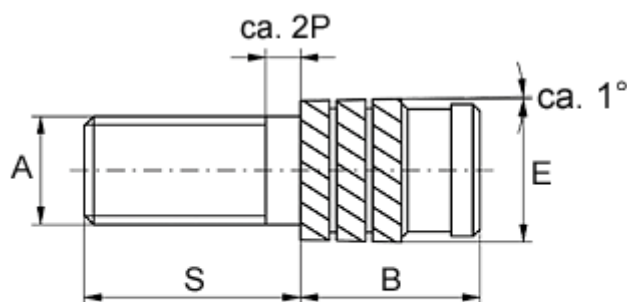

Data Sheet

Article number: 12856000035820
Description: KLEE-coil 856 000 035.820
M3,5 Brass

Measures

Gevindlængde = $S - 2P$
P = stigning

Male thread A	= M3,5x0,6
Min distance to edge	= 2.5
Mounting length B	= 6.3
Outer diameter E	= 5.00
Pin length S	= 6
Recommended bore diameter	= 4.6
Type	= 856 000 035.820